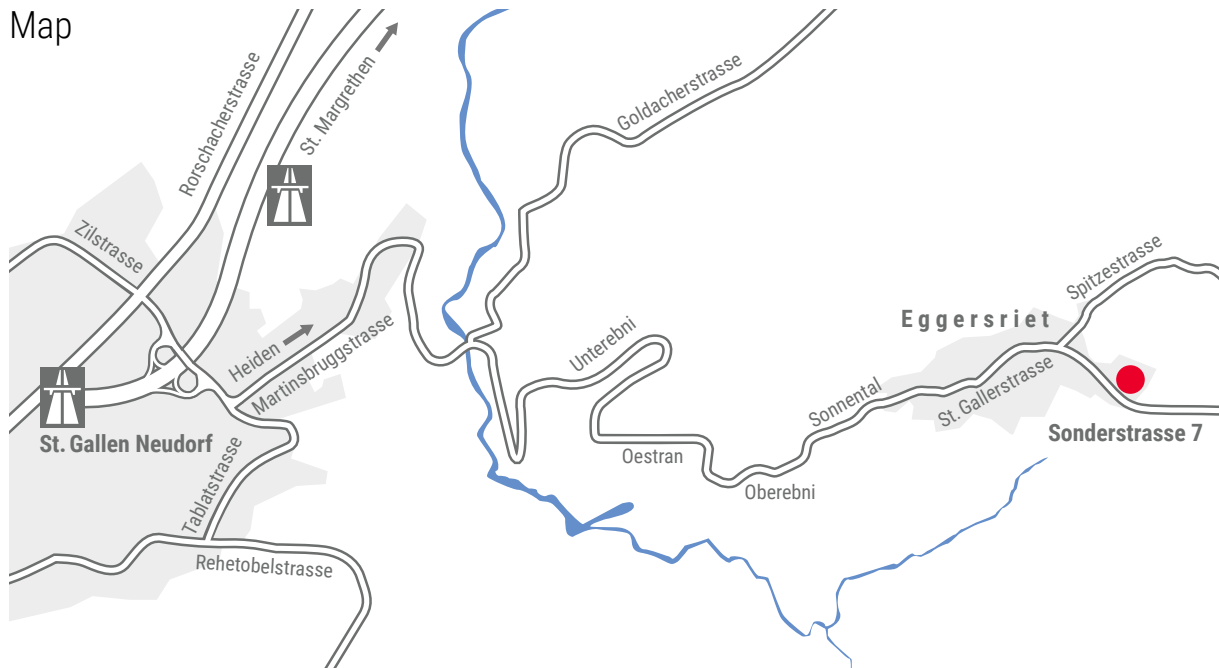

Map

The address of the business premises (offices, laboratory, workshop) of Synopta GmbH in Eggersriet is:

Synopta GmbH
Sonderstrasse 7
CH-9034 Eggersriet
Switzerland
Phone: +41 71 870 08 13

You can reach us in Eggersriet by car or by public transport services:

By car:

Coming from St. Gallen stay on motorway A1 in direction St. Margrethen. Take Exit 83 St.Gallen Neudorf to leave the motorway and drive towards Heiden. In Eggersriet pass the church (right side) and drive up to Carrosserie Brülisauer AG (right side). On the opposite side (left) is the community work yard of Eggersriet (Werkhof). If you turn left after the work yard into the small driveway you reach directly the Synopta facilities. Parking spaces are at the building. For a navigation system please use the address "Heidenerstrasse 29".

By public transport services:

Coming by train leave the train at St. Gallen Main Station and take the Bus 120 in direction Heiden. Leave the bus in Eggersriet at the Post Office and walk in bus driving direction further towards the community work yard (Werkhof) on the left side of the road. If you turn left after the work yard into the small driveway you reach directly the Synopta facilities.